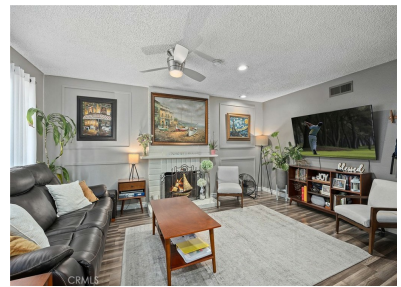

Scan code and tap send

Message & data rates may apply. You may be contacted by the agent and lender associated with this property to follow up.

Property Description

Welcome to 1205 W. Monticello! This 7,735 ft.² corner lot in a prime location in south Ontario has plenty of room for an addition or an ADU. The single-story, four-bedroom, two-bath home has an open floor plan which features a conjoined, spacious living room and dining room, perfect for hosting gatherings for friends and family, as is the enchanting backyard. This highly sought-out neighborhood features easy access to freeways, shopping, restaurants, schools, colleges, and much more. Zones into the wonderful Chino Valley School District. You do not want to miss this one!