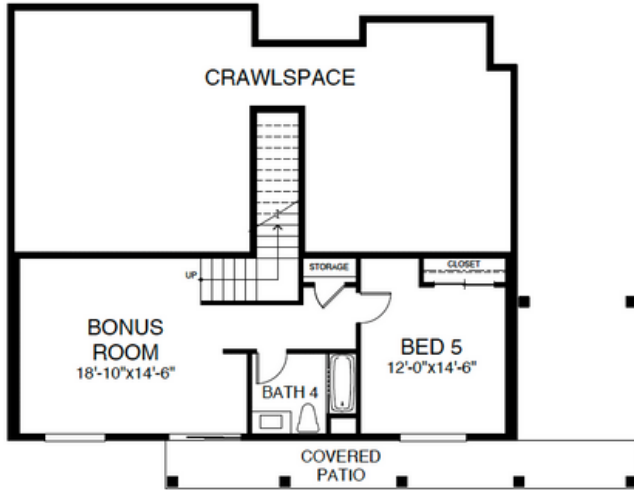

# THE CEDAR

1635 KILLARNEY DRIVE  
WEST LINN, OR 97068

COMPLETE  
SPRING 2024!

KILLARNEY RIDGE  
HOMESITE #2

LOWER FLOOR

MAIN FLOOR

UPPER LEVEL

LISTING AGENT:  
AARON MOOMAW  
Cascade | Sotheby's  
Hasson | INTERNATIONAL REALTY  
(503)260-9286  
AARON@MOOMAWGROUP.COM