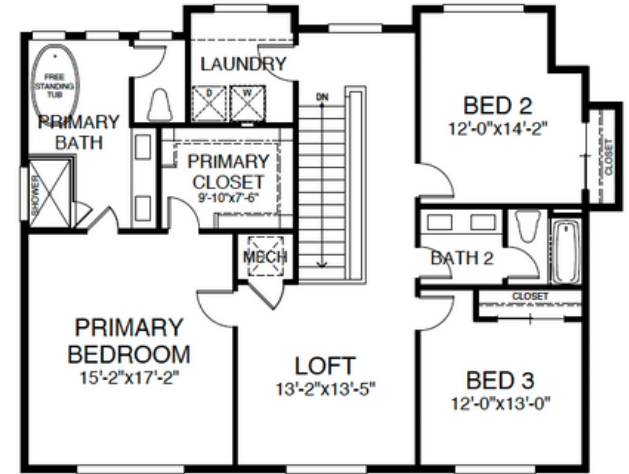

# THE CEDAR

1635 KILLARNEY DRIVE  
WEST LINN, OR 97068

COMPLETE  
SPRING 2024!

KILLARNEY RIDGE  
HOMESITE #2

LOWER FLOOR

MAIN FLOOR

UPPER LEVEL

LISTING AGENT:  
AARON MOOMAW  
Cascade | Sotheby's  
Hasson | INTERNATIONAL REALTY  
(503)260-9286  
AARON@MOOMAWGROUP.COM

CCB# 244973

WWW.THEPORTLOCKCOMPANY.COM

VISIT OUR WEBSITE

5 BED, 4 BATH  
2 CAR GARAGE  
3,118 SF