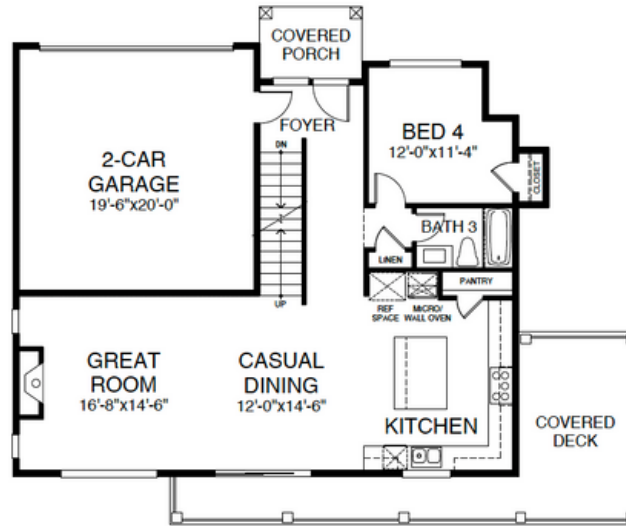

# THE CEDAR

1635 KILLARNEY DRIVE  
WEST LINN, OR 97068

COMPLETE  
SPRING 2024!

KILLARNEY RIDGE  
HOMESITE #2

LOWER FLOOR

MAIN FLOOR

UPPER LEVEL

LISTING AGENT:  
AARON MOOMAW  
Cascade | Sotheby's  
Hasson | INTERNATIONAL REALTY  
(503)260-9286  
AARON@MOOMAWGROUP.COM

CCB# 244973

WWW.THEPORTLOCKCOMPANY.COM

VISIT OUR WEBSITE

5 BED, 4 BATH  
2 CAR GARAGE  
3,118 SF